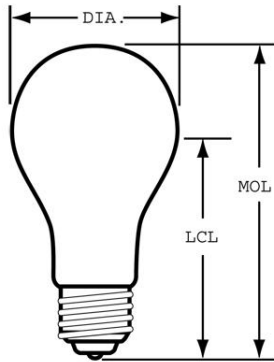

Presented By: Candela Corporation
Contact Phone: (800) 922-9226
Contact E-mail: sales@candelacorp.com

Customer Name:
Project Name:
Fixture Type:

GE
Lighting

72527 - 100A/RS/130-PK12

GE Rough Service Worklight A19 - Rough Service

GENERAL CHARACTERISTICS

Lamp Type	Incandescent - A-line
Bulb	A19
Base	Medium Screw (E26)
Filament	C-17
Bulb Finish	Inside frost
Wattage	100/89
Voltage	130/120
Rated Life	2000 hrs
Primary Application	Rough Service

PHOTOMETRIC CHARACTERISTICS

Initial Lumens	1070 /813
Nominal Initial Lumens per Watt	10 /9

DIMENSIONS

Maximum Overall Length (MOL)	4.4300 in(112.5 mm)
Light Center Length (LCL)	3.120 in(79.2 mm)

PRODUCT INFORMATION