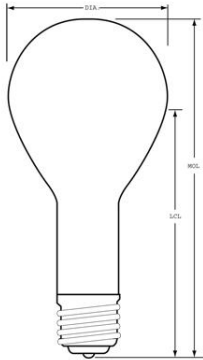

Presented By: Candela Corporation
Contact Phone: (800) 922-9226
Contact E-mail: sales@candelacorp.com

Customer Name:
Project Name:
Fixture Type:

GE
Lighting

22284 - 1000

GE PS52 - High Wattage

GENERAL CHARACTERISTICS

Lamp Type	Incandescent - A-line
Bulb	PS52
Base	Mogul Screw (E39)
Filament	C-7A
Bulb Finish	Clear
Wattage	1000
Voltage	277
Rated Life	2000 hrs
Bulb Material	Soft glass
Primary Application	High Wattage

PHOTOMETRIC CHARACTERISTICS

Initial Lumens	17700
Nominal Initial Lumens per Watt	17

DIMENSIONS

Maximum Overall Length (MOL)	13.0000 in(330.2 mm)
Bulb Diameter (DIA)	6.500 in(165.1 mm)
Bulb Diameter (DIA) (MAX)	6.500 in(165.1 mm)
Light Center Length (LCL)	9.500 in(241.3 mm)