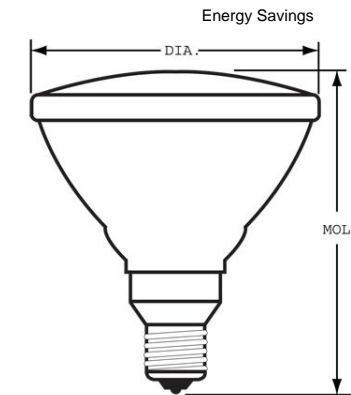

Presented By: Candela Corporation
Contact Phone: (800) 922-9226
Contact E-mail: sales@candelacorp.com

Customer Name:
Project Name:
Fixture Type:

GE
Lighting

17947 - 100PAR/H/FL25
GE PAR38

GENERAL CHARACTERISTICS

Lamp Type	Halogen - PAR
Bulb	PAR38
Base	Medium Skirt (E26/50x39)
Filament	CC-8
Wattage	100/88
Voltage	130/120
Rated Life	2000 hrs

PHOTOMETRIC CHARACTERISTICS

Initial Lumens	1500 /1150
Center Beam Candlepower (CBCP)	5000
Color Temperature	2900 K
Nominal Initial Lumens per Watt	15 /13

DIMENSIONS

Maximum Overall Length (MOL)	5.3130 in(135.0 mm)
Bulb Diameter (DIA)	4.750 in(120.6 mm)
Bulb Diameter (DIA) (MAX)	4.750 in(120.6 mm)

PRODUCT INFORMATION

Product Code	17947
Description	100PAR/H/FL25
Standard Package	Case
Standard Package GTIN	10043168179475
Standard Package Quantity	12
Sales Unit	Unit
No Of Items Per Sales Unit	1
No Of Items Per Standard Package	12
UPC	043168179478